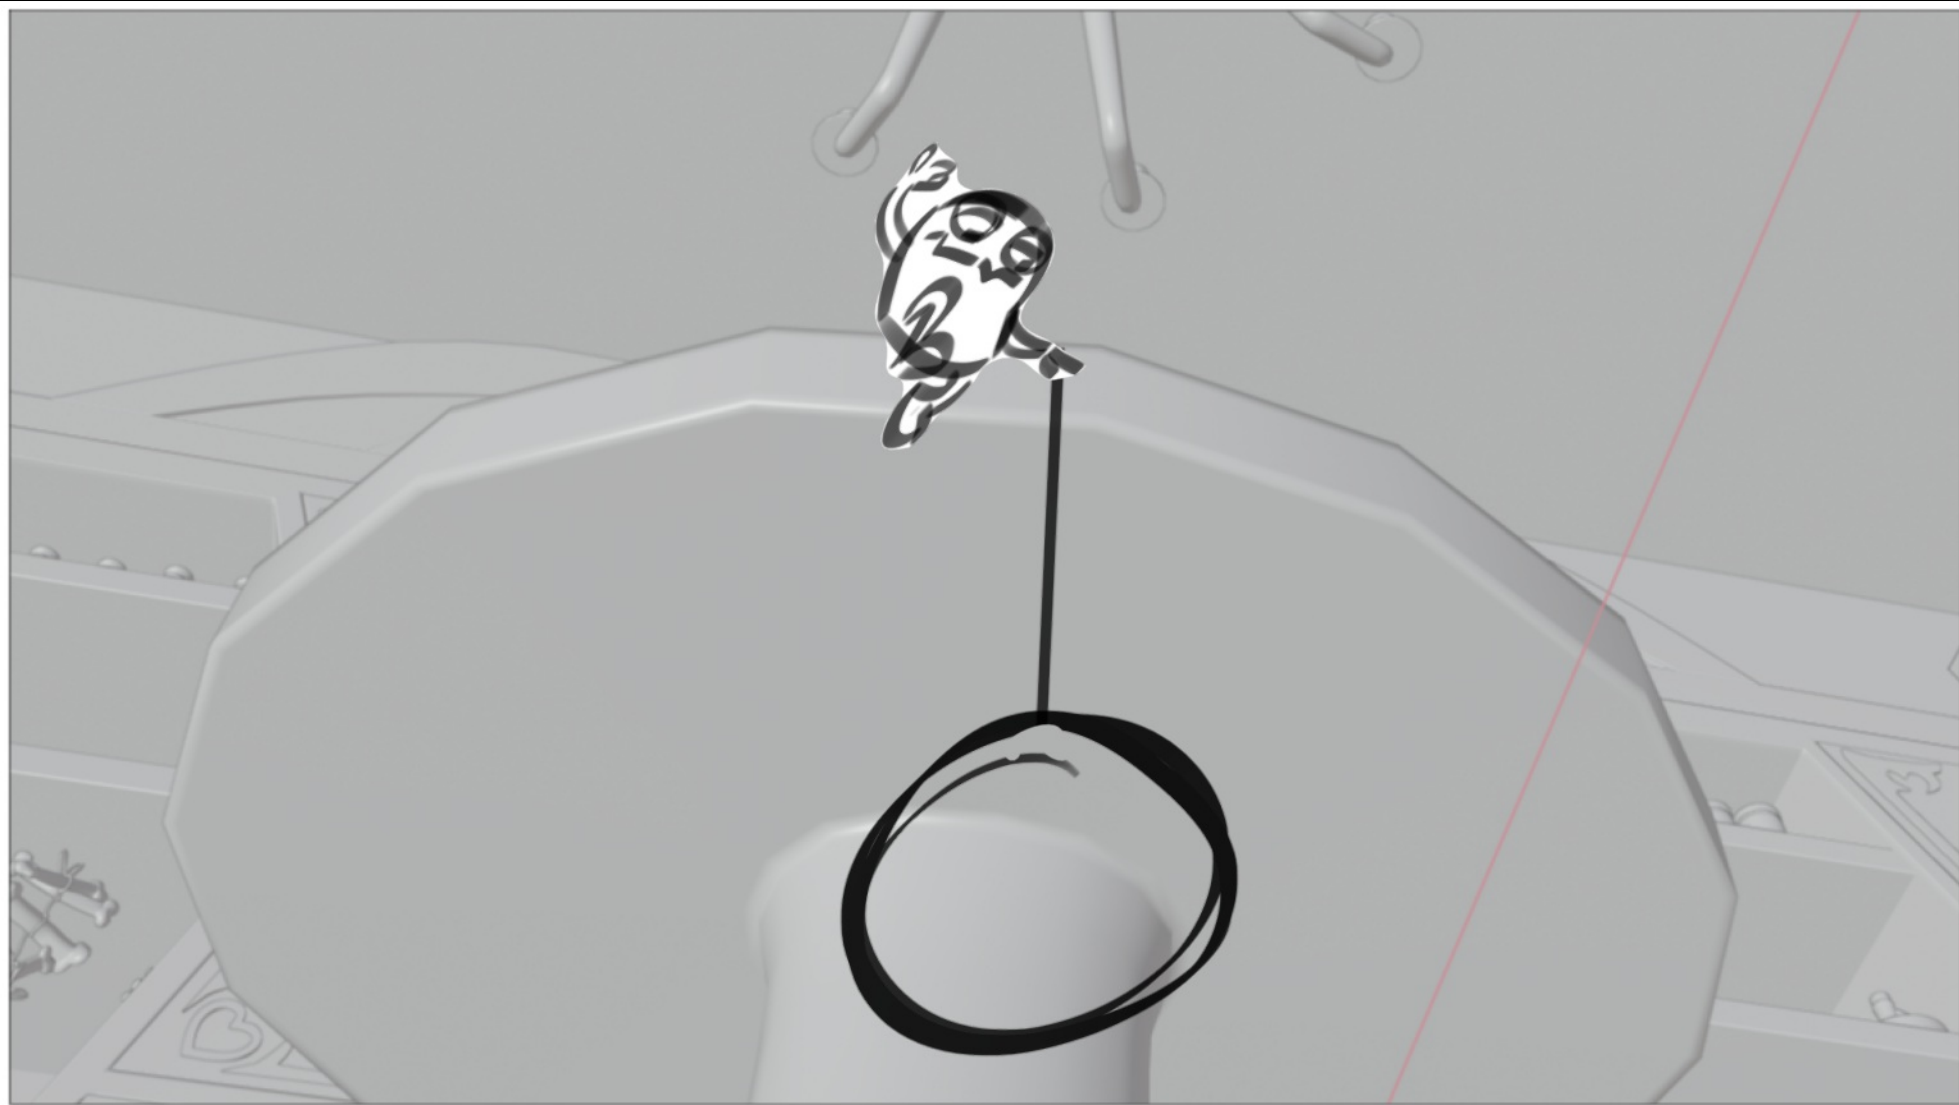

Scene	007_A_999	Duration	05:14	Panel	4	Duration	00:11